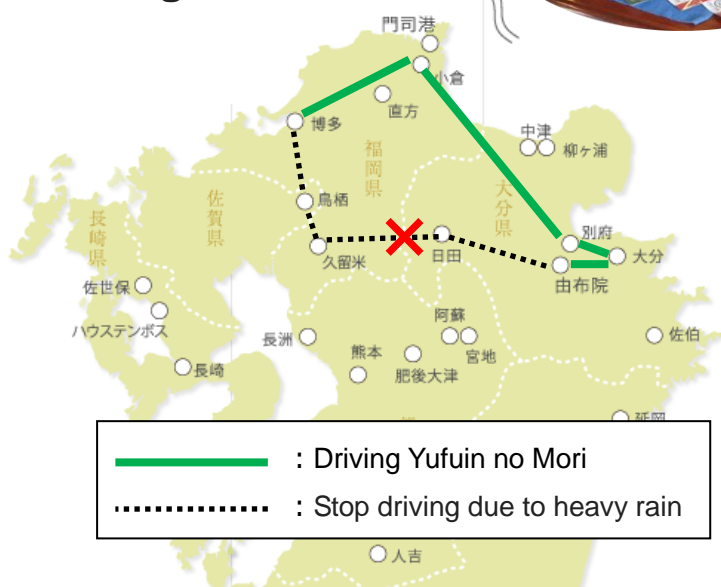

【Driving section】

【Operation schedule】

July.2017						
Mon.	Tue.	Wed.	Thu.	Fri.	Sat.	Sun.
					1	2
3	4	5	6	7	8	9
10	11	12	13	14	15	16
17	18	19	20	21	22	23
24	25	26	27	28	29	30
31						

・ ・ Yufuin no Mori in operation

Detail timetable on the back ! !