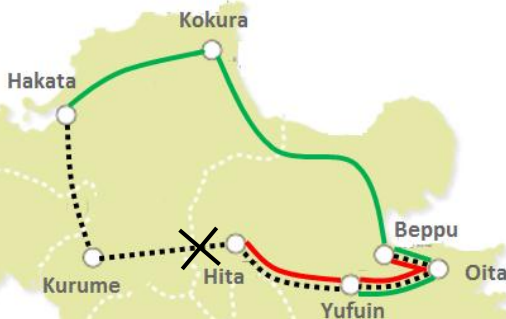

JR-KYUSHU RAIL PASS

use "Yufuin no Mori" let's ride ! !

The limited express "Yufuin no Mori" and "Yufu" that was shut down due to the heavy rain will be revived!
 "Yufuin no Mori" runs from Hakata to Yufuin (Kokura · Beppu) and "Yufu" runs from Beppu to Hita · Yufuin.
 If you have a JR-KYUSHU RAIL PASS, you can get on the reserved seat at no charge !!
 (Note: "Yufuin no Mori" is all reserved seat. When boarding, please reserve seats at a station counter in advance)

Also there will be On-board souvenirs in Yufuin no Mori!

【Operating section】

- <New route>
- : Operating Yufuin no Mori
 - : Operating Yufu
- <Original route>
- : Original driving section

【Operation schedule】